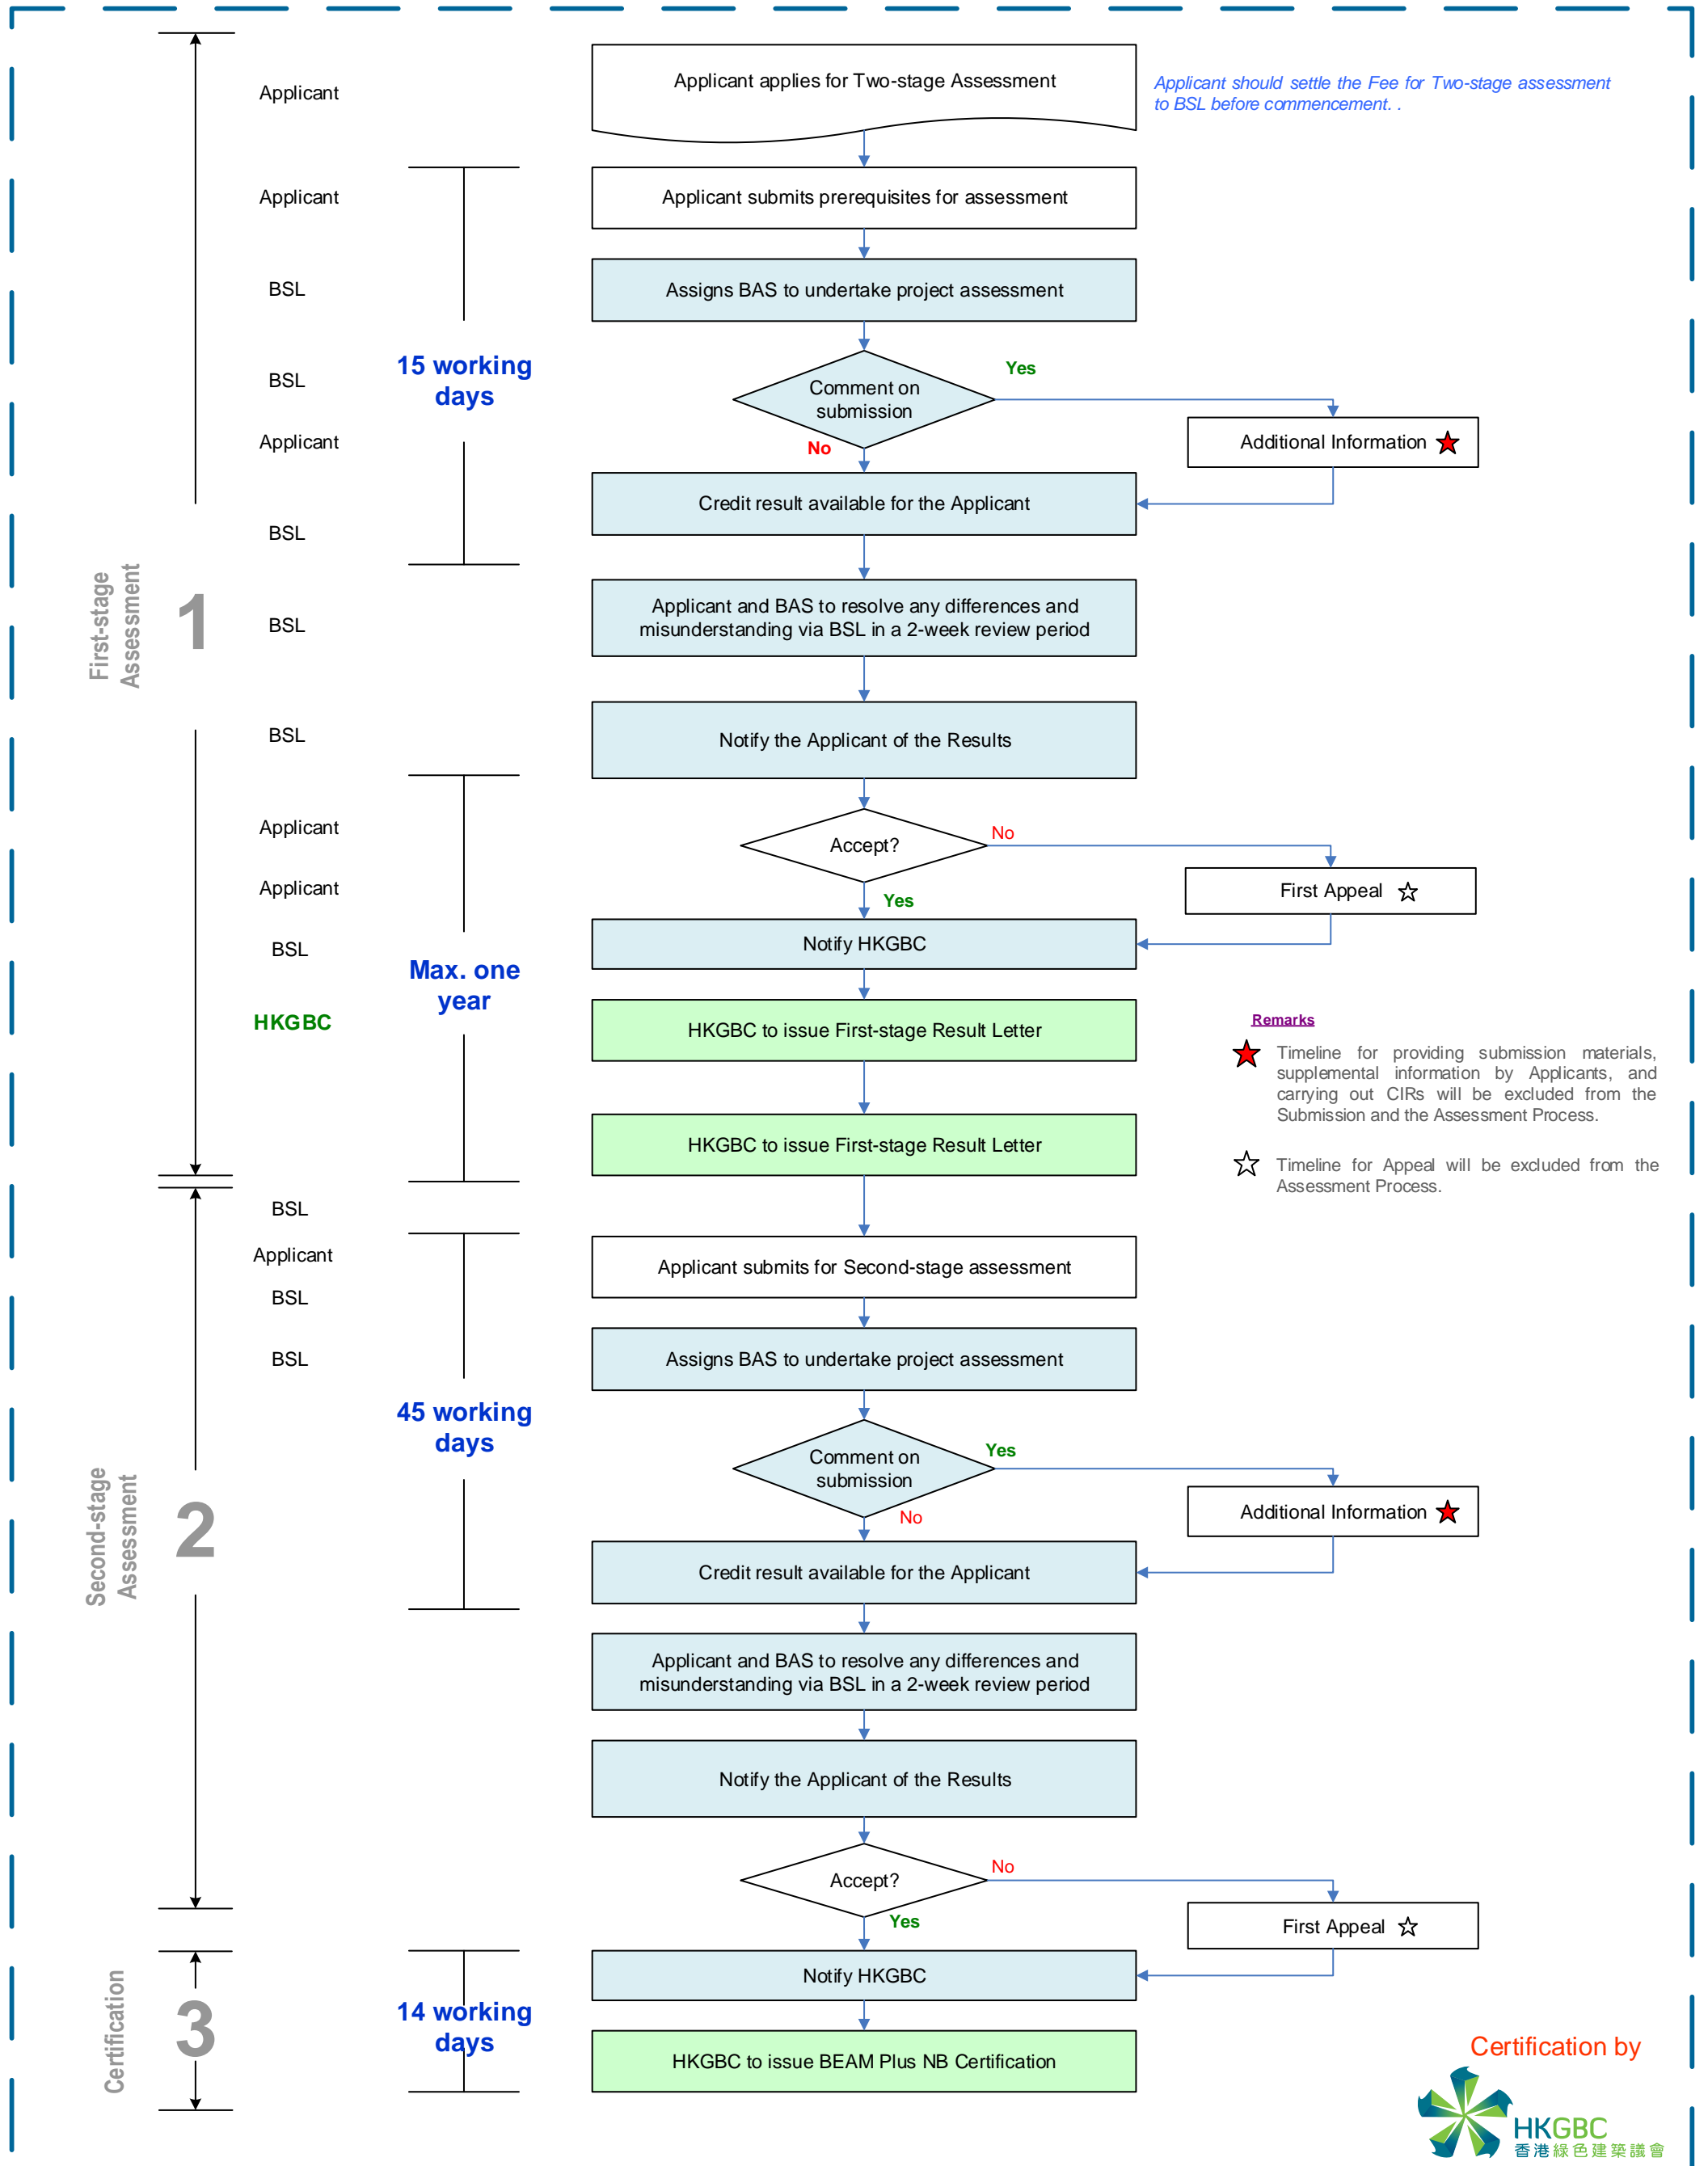

# BEAM Plus NB (v1.1, 1.2 and 2.0) Project Assessment Process for Two-stage Assessment

Chart 2 BEAM Plus NB Project Assessment Process for Two-stage Assessment